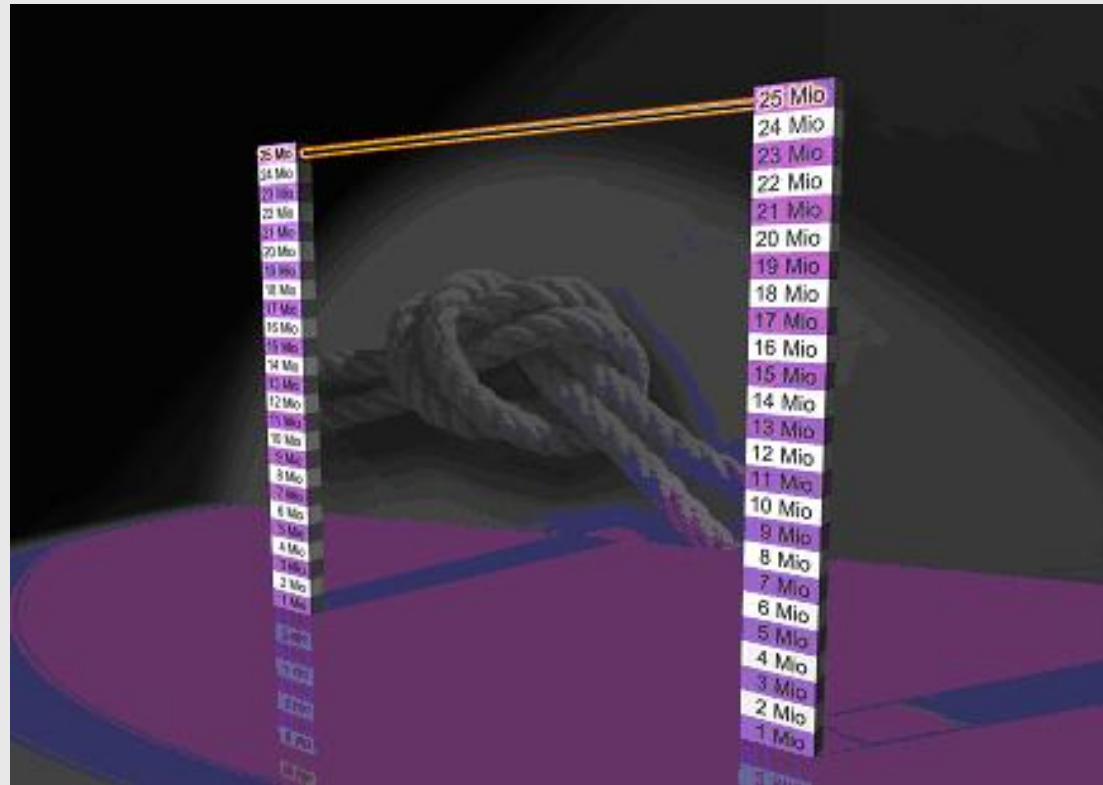

PROFIBUS PNO Poland

PROFIBUS
PNO Polska

Historia

Siedziba

Członkowie

Działalność

PROFIBUS 25 mln !!!